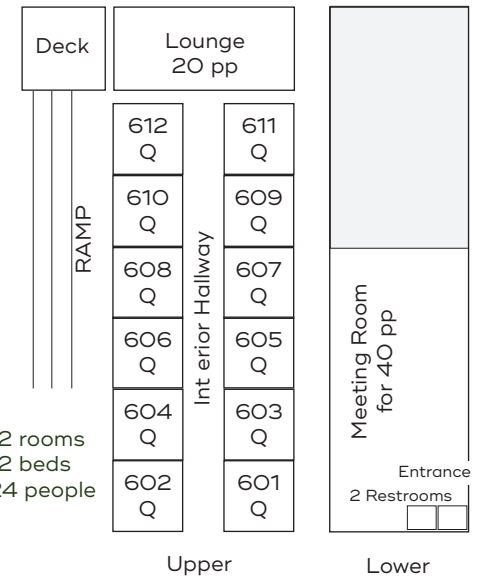

Room Layouts

Q = queen B = bunk

Honeybrook

101	102	103	104	105	106	107	108	109	110	111	112	113	114	115	116	117	118	119	120	121	122	123
QBB	QBB	QBB	QBB	QBB	QBB	QBB	QBB	QBB	QBB	QBB	QBB	QBB	QBB	QBB	QBB	QBB	QBB	QBB	QBB	QBB	QBB	QBB

23 rooms / 115 beds / 138 people

Sunnybrook

201	202	203	204	205	206	207	208	209	210	211	212	213	214	215	216
QBB	QBB	QBB	QBB	QBB	QBB	QBB	QBB	QBB	QBB	QBB	QBB	QBB	QBB	QBB	QBB

16 rooms / 80 beds / 96 people

Nearbrook

301	302	303	304	305	306	307	308	309	310
QB	QB	QB	QB	QB	QB	QB	QB	QB	QB

10 rooms / 30 beds / 40 people

Viewbrook

401	402	403	404	405	406	407	408	409	410	411	412	413	414	415
B	Q	B	Q	B	Q	B	Q	B	Q	B	Q	B	Q	Q

15 rooms / 22 beds / 30 people

Adjoining rooms require separate keys.
Option for mat in B rooms (fee).

Overbrook

501	502	503	504	505	506	507	508	
QBB	QBB	QBB	QBB	QBB	QBB	QBB	QBB	

16 rooms / 80 beds / 96 people

Overbrook Chapel-upper 80 pp
Clearbrook Chapel-lower 100 pp

Overbrook

509	510	511	512	513	514	515	516
QBB	QBB	QBB	QBB	QBB	QBB	QBB	QBB

Meadowbrook